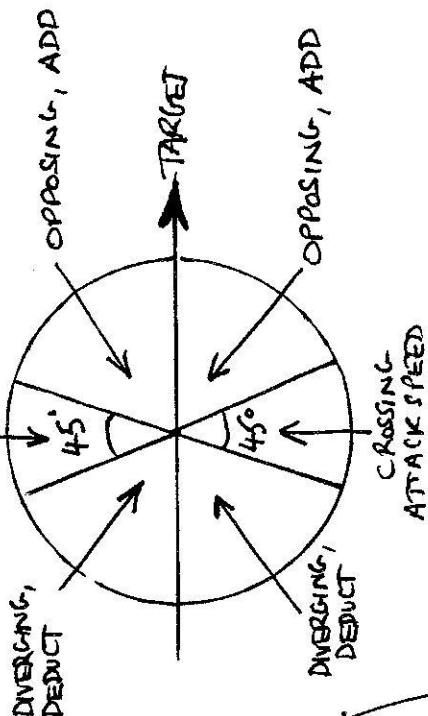

ATTACK SPEED
CROSSING

COMBINING SPEEDS

ANGLE TEMPLATE
dikrotic chaos

RAM IN THIS ANGLE
TO ATTACK EPOTS

12.5°
FACE
OFF?

EPIBATAI MOVE

CLASS 3

CLASS 2

CLASS 1