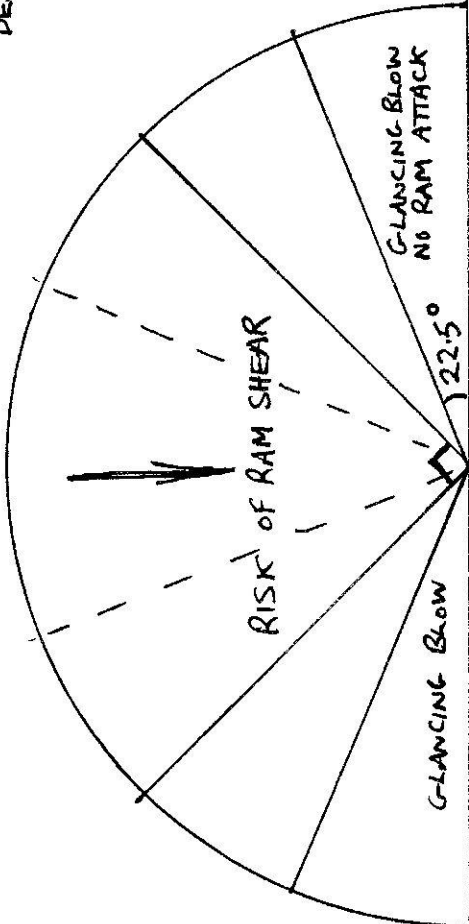

ATTACK SPEED
CROSSING

COMBINING SPEEDS

ANGLE TEMPLATE
dikrotic chaos

RAM IN THIS ANGLE
TO ATTACK EPOTS

12.5°
FACE
OFF?

EPIBATAI MOVE

CLASS 3

CLASS 2